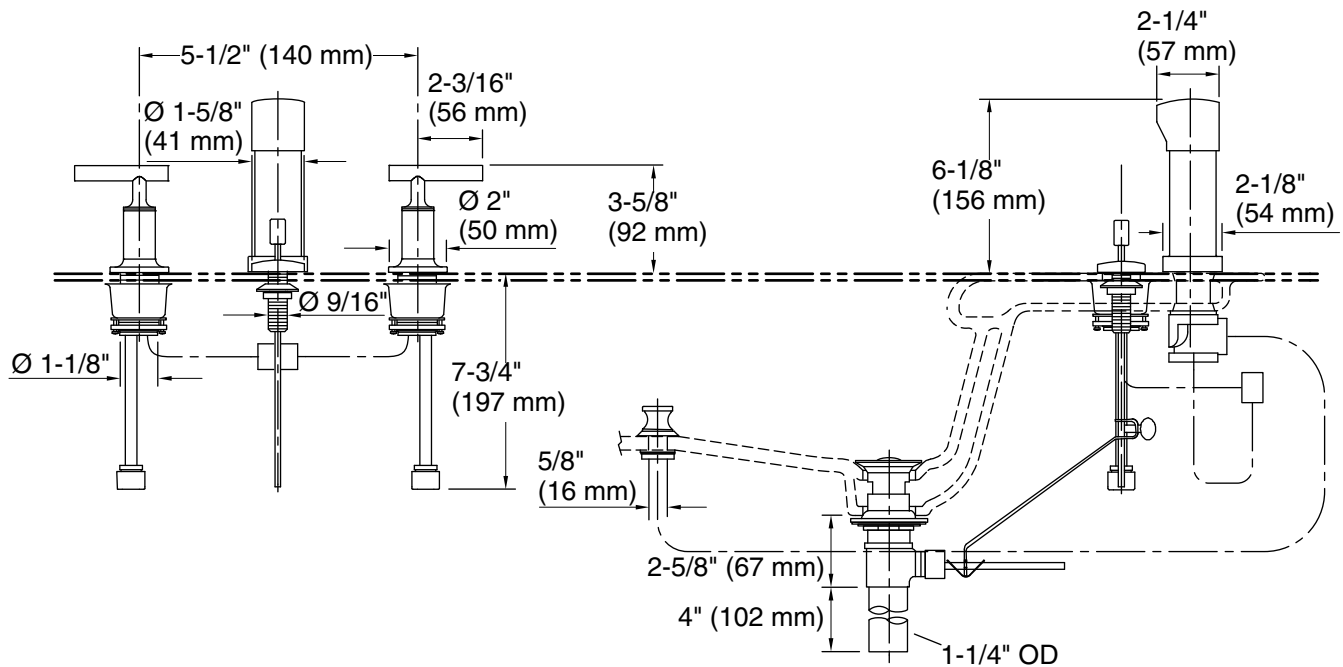

Features

- Pop-up drain with lift rod and tailpiece
- Vertical spray
- Fixture-mount transfer valve/vacuum breaker
- Lever handle style option
- Quarter-turn washerless ceramic disc valves
- Metal construction

Material

- Brass valve bodies

Installation

- Flexible connections for easy installation

Codes/Standards

ASME A112.18.1/CSA B125.1

KOHLER® Faucet Lifetime Limited Warranty

See website for detailed warranty information.

Technical Information

All product dimensions are nominal.

Notes

Install this product according to the installation instructions.